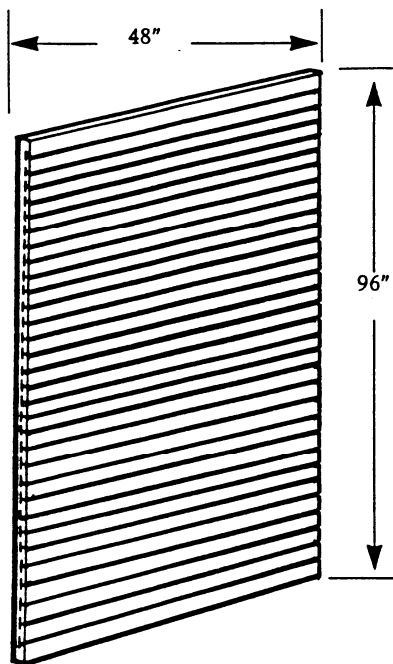

*painted finish with chrome edge*

- 060-10-2412 12" x 24"
- 060-10-3612 12" x 36"
- 060-10-4812 12" x 48"

**1/2" x 1 1/2" U-BAR**

- 030-00-0148C 12" x 48", painted finish

**SLATWALL**

*Available in sheets of 48" wide x 96" high, 3/4" thick, with a 3" centre on centre slotting.*

*Available in :*

- Natural MDF fiber
- Melamine
- Laquered
- With plastic laminate
- With wood laminate

*Inserts :*

- Plastic
- Plastic laminate
- PVC

*For sheets of 96" wide x 48" high, availability must be confirmed and constitutes a special order.*

**Pricing on request**

**58" LONG X 30" WIDE GLASS ISLAND**

VER-02-5828 30" high, 2 level (as per drawing)  
 on a black oval base

VER-03-5828 44" high, 3 level  
 on a black oval base

043-10-2814 14" x 28" mirror