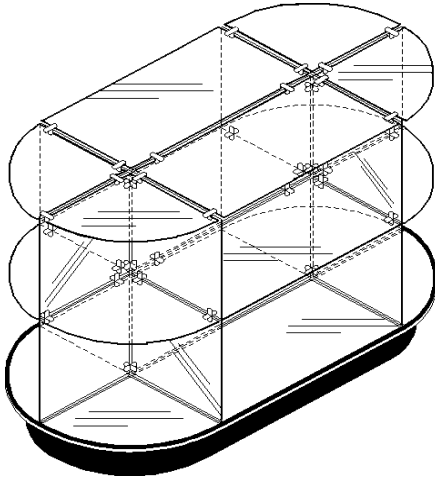

*Available in :*

- Natural MDF fiber
- Melamine
- Laquered
- With plastic laminate
- With wood laminate

*Inserts :*

- Plastic
- Plastic laminate
- PVC

*For sheets of 96" wide x 48" high, availability must be confirmed and constitutes a special order.*

**Pricing on request**

**58" LONG X 30" WIDE GLASS ISLAND**

VER-02-5828 30" high, 2 level (as per drawing)  
 on a black oval base

VER-03-5828 44" high, 3 level  
 on a black oval base

043-10-2814 14" x 28" mirror