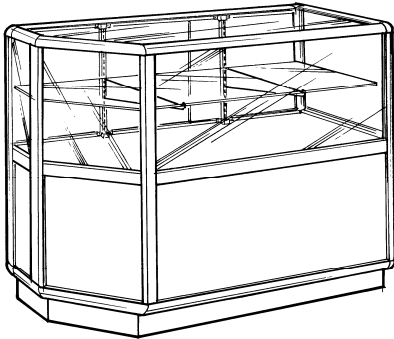

48" long x 40" high x 20" deep  
60" long x 40" high x 20" deep

**Pricing for grey, white or almond melamine**

**NOV-800**

**Consisting of** a 20" cash section (4" deep), showcase part with mirror sliding doors with lock, 1-12" adjustable shelf with brackets, glass top (showcase part), 1 adjustable melamine shelf in the storage section of the cash part (specify which side you require the cash part from the clerk's side)

48" long x 40" high x 20" deep

60" long x 40" high x 20" deep  
24" x 20" x 40" - **cash module only**

**Pricing for grey, white or almond melamine**

**NOV-801**

**Consisting of** a 20" cash section (4" deep), open on the clerk's side and 1 adjustable melamine shelf

48" long x 40" high x 20" deep  
60" long x 40" high x 20" deep

**Pricing for grey, white or almond melamine**

**NOV-600**

**Consisting of** 1-45° angled corner, glass top, mirror sliding doors with lock, 1-12" glass with shelf brackets, doors for the storage section, lock not included.

*(specify the side for the angled corner.)*

48" long x 40" high x 20" deep  
60" long x 40" high x 20" deep

**Pricing for grey, white or almond melamine**

**NOV-1000**

**Consisting of** 2-45° angled corners, glass top, mirror sliding doors with lock, 1-12" glass shelf with brackets, doors for the storage section, lock not included.