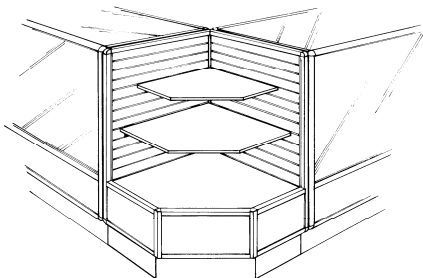

*(specify the side for the angled corner.)*

48" long x 40" high x 20" deep  
60" long x 40" high x 20" deep

**Pricing for grey, white or almond melamine**

**NOV-1000**

**Consisting of** 2-45° angled corners, glass top, mirror sliding doors with lock, 1-12" glass shelf with brackets, doors for the storage section, lock not included.

48" long x 40" high x 20" deep  
60" long x 40" high x 20" deep

**Pricing for grey, white or almond melamine**

**NOV-1001**

**Consisting of** melamine slatwall, melamine or glass shelf with brackets.

20" x 40" x 20"

**Pricing for grey, white or almond melamine**

**NOV-1002**

**Consisting of** melamine slatwall, melamine or glass shelf with brackets.

20" x 40" x 20" en angle

**Pricing for grey, white or almond melamine**

**NOV-700**

**CENTRAL DISPLAY**

*Consisting of glass top, showcase section of 30" x 10½" x 30", glass sliding doors with locks on both sides, storage section 24" x 21½" x 24" with door, lock not included.*