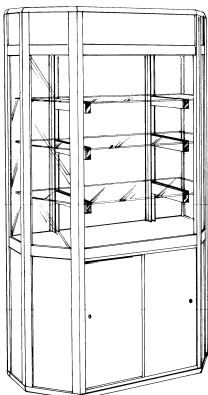

*Open 20" x 72" x 20"*

*Open 24" x 72" x 24"*

**GLASS TOWER WITH GLASS PANELS ON 3 SIDES & 1 DOOR ON THE OTHER**

*Consisting of a 6" high upper section, 48" high presentation section with 3 sides with glass panels, 1 pivoting door with lock on the 4th side, 3 glass shelves with brackets, 16½" high storage area with door, lock not included.*

Open 20" x 72" x 20"

Open 20" x 72" x 20"

**GLASS TOWER (3 SIDES & DOOR)**

*Consisting of a 48" high presentation section, 3 sides with glass panel, sliding glass doors with lock on 1 side, 20½" high storage section with doors.*

Close 20" x 72" x 20"

Close 24" x 72" x 24"

Pricing for grey, white or almond melamine

**NOV-450**

Lighting & lock for storage section not included

**RETANGULAR GLASS TOWER**

*Consisting of a 6" high upper unit, 46" high presentation section with glass panels on the 2 sides, glass sliding doors at the front with lock, 3 glass shelves with brackets, 20½" high storage section with doors, back of the showcase is a melamine panel.*

48" x 72" x 20"

Pricing for grey, white or almond melamine

**NOV-150**

Lighting not included

**ANGLED GLASS TOWER**

*Consisting of a 6" high upper unit, 42" high presentation section without doors, 3 glass shelves with brackets, 20" high storage section with doors, back of the showcase in melamine and there is no kickplate, lock not included.*