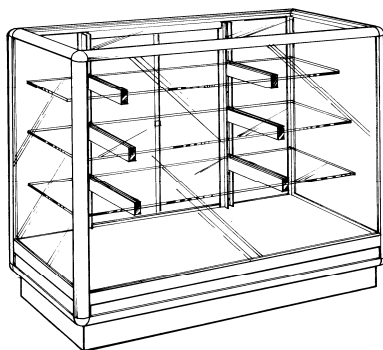

**NOV-100**

**Consisting of** a 16" high glass section, mirror sliding doors with lock, glass top, 1-12" glass shelf with brackets, 16" high storage section with sliding doors, lock not included

36" long x 40" high x 20" deep  
48" long x 40" high x 20" deep  
60" long x 40" high x 20" deep

**Pricing for grey, white or almond melamine**

**NOV-200**

**Consisting of** a 20" high glass section, mirror sliding doors with lock, glass top, 1-8", 1-12" glass shelves with brackets, 12" high storage section with sliding doors, lock not included

36" long x 40" high x 20" deep  
48" long x 40" high x 20" deep  
60" long x 40" high x 20" deep

**Pricing for grey, white or almond melamine**

**NOV-300**

**Consisting of** a 30" high glass section, mirror sliding doors with lock, glass top, 1-8", 1-12", 1-14" glass shelves with brackets, without storage unit.

36" long x 40" high x 20" deep  
48" long x 40" high x 20" deep  
60" long x 40" high x 20" deep

**Pricing for grey, white or almond melamine**

**NOV-1301**

**Consisting of** a 30" high glass section, mirror sliding doors with lock, glass top, 1-8", 1-12", 1-14" glass shelves with brackets, without storage unit. Angled facade.