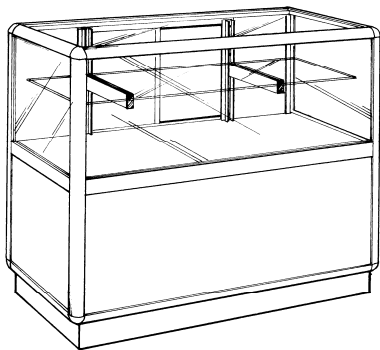

**PRODUCT INDEX**

<i>Ardron fixture with neon</i>	N-06
<i>Cash counter</i>	N-02
<i>Corner unit</i>	N-03
<i>Countertop showcase</i>	N-06
<i>Drawer</i>	N-08
<i>Glass shelf</i>	N-07
<i>Lock</i>	N-08
<i>Melamine shelf</i>	N-07
<i>Pilaster strip and bracket</i>	N-07
<i>Recessed lighting</i>	N-07
<i>Showcase</i>	N-01 to N-06
<i>Showcase tower</i>	N-04, 05
<i>Storage unit</i>	N-06

**NOV-100**

**Consisting of** a 16" high glass section, mirror sliding doors with lock, glass top, 1-12" glass shelf with brackets, 16" high storage section with sliding doors, lock not included

36" long x 40" high x 20" deep  
48" long x 40" high x 20" deep  
60" long x 40" high x 20" deep

36" long x 40" high x 20" deep  
48" long x 40" high x 20" deep  
60" long x 40" high x 20" deep

**Pricing for grey, white or almond melamine**

**NOV-300**

**Consisting of** a 30" high glass section, mirror sliding doors with lock, glass top, 1-8", 1-12", 1-14" glass shelves with brackets, without storage unit.

36" long x 40" high x 20" deep  
48" long x 40" high x 20" deep  
60" long x 40" high x 20" deep

**Pricing for grey, white or almond melamine**

**NOV-1301**

**Consisting of** a 30" high glass section, mirror sliding doors with lock, glass top, 1-8", 1-12", 1-14" glass shelves with brackets, without storage unit. Angled facade.