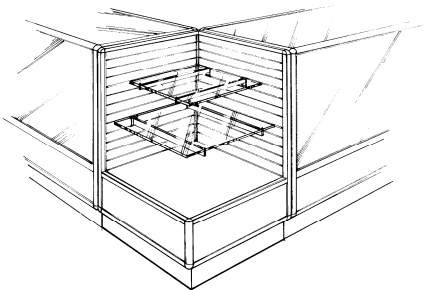

48" long x 40" high x 20" deep  
60" long x 40" high x 20" deep

**Pricing for grey, white or almond melamine**

**NOV-600**

**Consisting of** 1-45° angled corner, glass top, mirror sliding doors with lock, 1-12" glass with shelf brackets, doors for the storage section, lock not included.

*(specify the side for the angled corner.)*

48" long x 40" high x 20" deep  
60" long x 40" high x 20" deep

**Pricing for grey, white or almond melamine**

**NOV-1000**

**Consisting of** 2-45° angled corners, glass top, mirror sliding doors with lock, 1-12" glass shelf with brackets, doors for the storage section, lock not included.

48" long x 40" high x 20" deep  
60" long x 40" high x 20" deep

**Pricing for grey, white or almond melamine**

**NOV-1001**

**Consisting of** melamine slatwall, melamine or glass shelf with brackets.

20" x 40" x 20"

**Pricing for grey, white or almond melamine**

**NOV-1002**

**Consisting of** melamine slatwall, melamine or glass shelf with brackets.

20" x 40" x 20" en angle

**Pricing for grey, white or almond melamine**