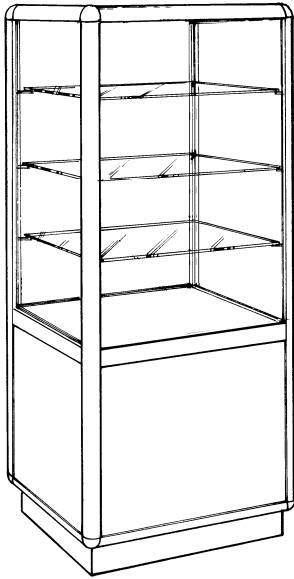

*20" x 40" x 20"*

*24" x 40" x 20"*

*Pricing for grey, white or almond melamine*

**NOV-250**

**GLASS TOWER OPEN ON 4 SIDES**

*Consisting of a 6" high upper section, 48" high presentation section with 3 glass shelves with brackets, 16½" high storage section with doors, lock not included.*

*Open 20" x 72" x 20"*

*Open 24" x 72" x 24"*

**GLASS TOWER WITH GLASS PANELS ON 3 SIDES & 1 DOOR ON THE OTHER**

*Consisting of a 6" high upper section, 48" high presentation section with 3 sides with glass panels, 1 pivoting door with lock on the 4th side, 3 glass shelves with brackets, 16½" high storage area with door, lock not included.*

*Closed 20" x 72" x 20"*

*Closed 24" x 72" x 24"*

*Lighting not included*

*Pricing for grey, white or almond melamine*

**NOV-350**

Lock for storage section not included

**TOWER (OPEN 4 SIDES)**

*Consisting of a 48" high presentation section, 3 glass shelves with brackets, 20½" high storage section with doors.*

Open 20" x 72" x 20"

Open 20" x 72" x 20"

**GLASS TOWER (3 SIDES & DOOR)**

*Consisting of a 48" high presentation section, 3 sides with glass panel, sliding glass doors with lock on 1 side, 20½" high storage section with doors.*