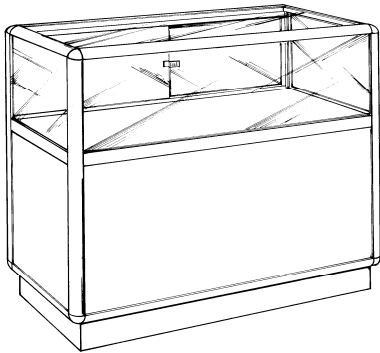

36" long x 40" high x 20" deep  
48" long x 40" high x 20" deep  
60" long x 40" high x 20" deep

**Pricing for grey, white or almond melamine**

**NOV-1301**

**Consisting of** a 30" high glass section, mirror sliding doors with lock, glass top, 1-8", 1-12", 1-14" glass shelves with brackets, without storage unit. Angled facade.

36" long x 40" high x 20" deep  
48" long x 40" high x 20" deep  
60" long x 40" high x 20" deep

**Pricing for grey, white or almond melamine**

**NOV-400**

**Consisting of** a 9 1/4" high glass section, mirror sliding doors with lock, glass top, 28" high storage section with 1 adjustable shelf, with sliding doors and recessed by 4" and without kickplate, lock not included.

48" long x 40" high x 20" deep  
60" long x 40" high x 20" deep

**Pricing for grey, white or almond melamine**

**NOV-500**

**Consisting of** a 10" high glass section, mirror sliding doors with lock, glass top, 22" high storage section with sliding doors, lock not included.

48" long x 40" high x 20" deep  
60" long x 40" high x 20" deep

**Pricing for grey, white or almond melamine**

**NOV-800**

**Consisting of** a 20" cash section (4" deep), showcase part with mirror sliding doors with lock, 1-12" adjustable shelf with brackets, glass top (showcase part), 1 adjustable melamine shelf in the storage section of the cash part (specify which side you require the cash part from the clerk's side)