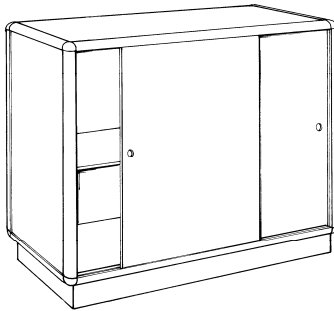

48" x 72" x 20"

Pricing for grey, white or almond melamine

**NOV-150**

Lighting not included

**ANGLED GLASS TOWER**

*Consisting of a 6" high upper unit, 42" high presentation section without doors, 3 glass shelves with brackets, 20" high storage section with doors, back of the showcase in melamine and there is no kickplate, lock not included.*

48" x 72" x 20"

48" x 72" x 24"

Pricing for grey, white or almond melamine

**NOV-425**

**RETANGULAR WALL UNIT**

*Consisting of 2 glass side panels, sliding glass doors with lock, no lighting, with 3 glass shelves with brackets, no backing, to be secured directly to a wall.*

36" x 48" x 12"  
48" x 48" x 12"

Pricing for grey, white or almond melamine

**NOV-900**

**STORAGE MODULE**

*Consisting of 1-shelf with brackets and sliding doors.*

36" x 40" x 20"  
48" x 40" x 20"  
60" x 40" x 20"