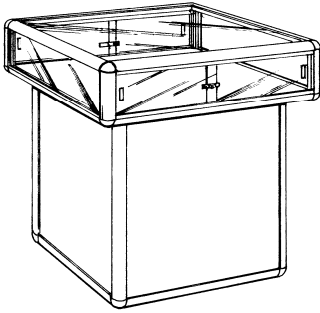

48" long x 40" high x 20" deep  
60" long x 40" high x 20" deep

**Pricing for grey, white or almond melamine**

**NOV-1001**

**Consisting of** melamine slatwall, melamine or glass shelf with brackets.

20" x 40" x 20"

**Pricing for grey, white or almond melamine**

**NOV-1002**

**Consisting of** melamine slatwall, melamine or glass shelf with brackets.

20" x 40" x 20" en angle

**Pricing for grey, white or almond melamine**

**NOV-700**

**CENTRAL DISPLAY**

*Consisting of glass top, showcase section of 30" x 10½" x 30", glass sliding doors with locks on both sides, storage section 24" x 21½" x 24" with door, lock not included.*

*20" x 40" x 20"*

*24" x 40" x 20"*

*Pricing for grey, white or almond melamine*

**NOV-250**

**GLASS TOWER OPEN ON 4 SIDES**

*Consisting of a 6" high upper section, 48" high presentation section with 3 glass shelves with brackets, 16½" high storage section with doors, lock not included.*