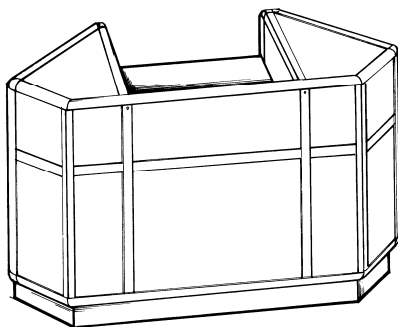

48" long x 40" high x 20" deep  
60" long x 40" high x 20" deep

**Pricing for grey, white or almond melamine**

**NOV-500**

**Consisting of** a 10" high glass section, mirror sliding doors with lock, glass top, 22" high storage section with sliding doors, lock not included.

48" long x 40" high x 20" deep  
60" long x 40" high x 20" deep

**Pricing for grey, white or almond melamine**

**NOV-800**

**Consisting of** a 20" cash section (4" deep), showcase part with mirror sliding doors with lock, 1-12" adjustable shelf with brackets, glass top (showcase part), 1 adjustable melamine shelf in the storage section of the cash part (specify which side you require the cash part from the clerk's side)

48" long x 40" high x 20" deep

60" long x 40" high x 20" deep  
24" x 20" x 40" - **cash module only**

**Pricing for grey, white or almond melamine**

**NOV-801**

**Consisting of** a 20" cash section (4" deep), open on the clerk's side and 1 adjustable melamine shelf

48" long x 40" high x 20" deep  
60" long x 40" high x 20" deep

**Pricing for grey, white or almond melamine**

**NOV-600**

**Consisting of** 1-45° angled corner, glass top, mirror sliding doors with lock, 1-12" glass with shelf brackets, doors for the storage section, lock not included.