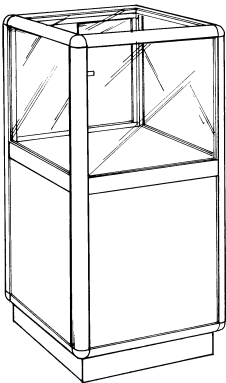

NOV-700

CENTRAL DISPLAY

Consisting of glass top, showcase section of 30" x 10½" x 30", glass sliding doors with locks on both sides, storage section 24" x 21½" x 24" with door, lock not included.

Total height of 32"

Pricing for grey, white or almond melamine

NOV-1200

CUBIC DISPLAY

Consisting of a 10" high glass section, mirror sliding doors with lock, glass top, 21 7/8" high storage section with sliding doors, lock not included.

20" x 40" x 20"

24" x 40" x 20"

Pricing for grey, white or almond melamine

NOV-250

GLASS TOWER OPEN ON 4 SIDES

Consisting of a 6" high upper section, 48" high presentation section with 3 glass shelves with brackets, 16½" high storage section with doors, lock not included.

Open 20" x 72" x 20"

Open 24" x 72" x 24"

GLASS TOWER WITH GLASS PANELS ON 3 SIDES & 1 DOOR ON THE OTHER

Consisting of a 6" high upper section, 48" high presentation section with 3 sides with glass panels, 1 pivoting door with lock on the 4th side, 3 glass shelves with brackets, 16½" high storage area with door, lock not included.

Closed 20" x 72" x 20"

Closed 24" x 72" x 24"

Lighting not included

Pricing for grey, white or almond melamine