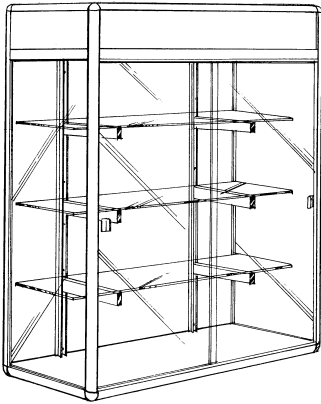

Close 20" x 72" x 20"

Close 24" x 72" x 24"

Pricing for grey, white or almond melamine

**NOV-450**

Lighting & lock for storage section not included

**RETANGULAR GLASS TOWER**

*Consisting of a 6" high upper unit, 46" high presentation section with glass panels on the 2 sides, glass sliding doors at the front with lock, 3 glass shelves with brackets, 20½" high storage section with doors, back of the showcase is a melamine panel.*

48" x 72" x 20"

Pricing for grey, white or almond melamine

**NOV-150**

Lighting not included

**ANGLED GLASS TOWER**

*Consisting of a 6" high upper unit, 42" high presentation section without doors, 3 glass shelves with brackets, 20" high storage section with doors, back of the showcase in melamine and there is no kickplate, lock not included.*

48" x 72" x 20"

48" x 72" x 24"

Pricing for grey, white or almond melamine

**NOV-425**

**RETANGULAR WALL UNIT**

*Consisting of 2 glass side panels, sliding glass doors with lock, no lighting, with 3 glass shelves with brackets, no backing, to be secured directly to a wall.*

36" x 48" x 12"  
48" x 48" x 12"

Pricing for grey, white or almond melamine

**NOV-900**

**STORAGE MODULE**

*Consisting of 1-shelf with brackets and sliding doors.*

36" x 40" x 20"  
48" x 40" x 20"  
60" x 40" x 20"