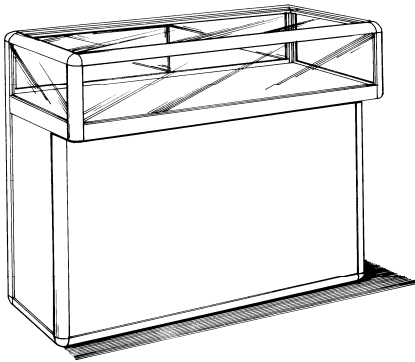

36" long x 40" high x 20" deep  
48" long x 40" high x 20" deep  
60" long x 40" high x 20" deep

**Pricing for grey, white or almond melamine**

**NOV-300**

**Consisting of** a 30" high glass section, mirror sliding doors with lock, glass top, 1-8", 1-12", 1-14" glass shelves with brackets, without storage unit.

36" long x 40" high x 20" deep  
48" long x 40" high x 20" deep  
60" long x 40" high x 20" deep

**Pricing for grey, white or almond melamine**

**NOV-1301**

**Consisting of** a 30" high glass section, mirror sliding doors with lock, glass top, 1-8", 1-12", 1-14" glass shelves with brackets, without storage unit. Angled facade.

36" long x 40" high x 20" deep  
48" long x 40" high x 20" deep  
60" long x 40" high x 20" deep

**Pricing for grey, white or almond melamine**

**NOV-400**

**Consisting of** a 9 1/4" high glass section, mirror sliding doors with lock, glass top, 28" high storage section with 1 adjustable shelf, with sliding doors and recessed by 4" and without kickplate, lock not included.

48" long x 40" high x 20" deep  
60" long x 40" high x 20" deep

**Pricing for grey, white or almond melamine**

**NOV-800**

**Consisting of** a 20" cash section (4" deep), showcase part with mirror sliding doors with lock, 1-12" adjustable shelf with brackets, glass top (showcase part), 1 adjustable melamine shelf in the storage section of the cash part (specify which side you require the cash part from the clerk's side)