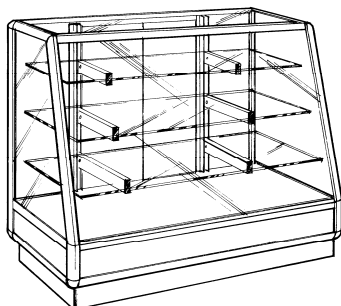

36" long x 40" high x 20" deep  
48" long x 40" high x 20" deep  
60" long x 40" high x 20" deep

**Pricing for grey, white or almond melamine**

**NOV-300**

**Consisting of** a 30" high glass section, mirror sliding doors with lock, glass top, 1-8", 1-12", 1-14" glass shelves with brackets, without storage unit.

36" long x 40" high x 20" deep  
48" long x 40" high x 20" deep  
60" long x 40" high x 20" deep

**Pricing for grey, white or almond melamine**

**NOV-1301**

**Consisting of** a 30" high glass section, mirror sliding doors with lock, glass top, 1-8", 1-12", 1-14" glass shelves with brackets, without storage unit. Angled facade.

36" long x 40" high x 20" deep  
48" long x 40" high x 20" deep  
60" long x 40" high x 20" deep

**Pricing for grey, white or almond melamine**

**NOV-400**

**Consisting of** a 9 1/4" high glass section, mirror sliding doors with lock, glass top, 28" high storage section with 1 adjustable shelf, with sliding doors and recessed by 4" and without kickplate, lock not included.

48" long x 40" high x 20" deep  
60" long x 40" high x 20" deep

**Pricing for grey, white or almond melamine**

**NOV-800**

**Consisting of** a 20" cash section (4" deep), showcase part with mirror sliding doors with lock, 1-12" adjustable shelf with brackets, glass top (showcase part), 1 adjustable melamine shelf in the storage section of the cash part (specify which side you require the cash part from the clerk's side)