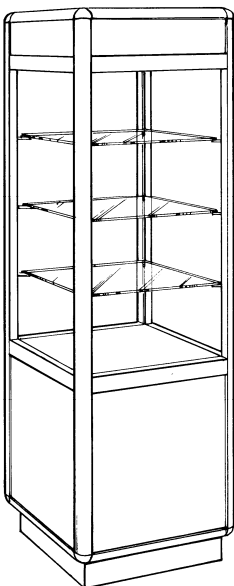

**NOV-700**

**CENTRAL DISPLAY**

*Consisting of glass top, showcase section of 30" x 10½" x 30", glass sliding doors with locks on both sides, storage section 24" x 21½" x 24" with door, lock not included.*

*Total height of 32"*

*Pricing for grey, white or almond melamine*

**NOV-1200**

**CUBIC DISPLAY**

*Consisting of a 10" high glass section, mirror sliding doors with lock, glass top, 21 7/8" high storage section with sliding doors, lock not included.*

*20" x 40" x 20"*

*24" x 40" x 20"*

*Pricing for grey, white or almond melamine*

**NOV-250**

**GLASS TOWER OPEN ON 4 SIDES**

*Consisting of a 6" high upper section, 48" high presentation section with 3 glass shelves with brackets, 16½" high storage section with doors, lock not included.*

*Open 20" x 72" x 20"*

*Open 24" x 72" x 24"*

**GLASS TOWER WITH GLASS PANELS ON 3 SIDES & 1 DOOR ON THE OTHER**

*Consisting of a 6" high upper section, 48" high presentation section with 3 sides with glass panels, 1 pivoting door with lock on the 4th side, 3 glass shelves with brackets, 16½" high storage area with door, lock not included.*