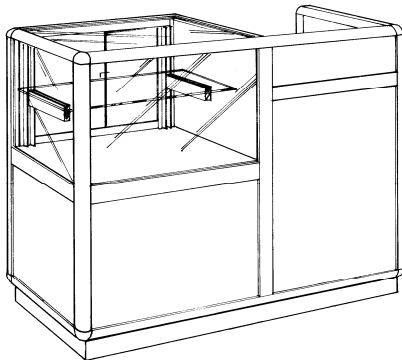

36" long x 40" high x 20" deep  
48" long x 40" high x 20" deep  
60" long x 40" high x 20" deep

**Pricing for grey, white or almond melamine**

**NOV-400**

**Consisting of** a 9 1/4" high glass section, mirror sliding doors with lock, glass top, 28" high storage section with 1 adjustable shelf, with sliding doors and recessed by 4" and without kickplate, lock not included.

48" long x 40" high x 20" deep  
60" long x 40" high x 20" deep

**Pricing for grey, white or almond melamine**

**NOV-500**

**Consisting of** a 10" high glass section, mirror sliding doors with lock, glass top, 22" high storage section with sliding doors, lock not included.

48" long x 40" high x 20" deep  
60" long x 40" high x 20" deep

**Pricing for grey, white or almond melamine**

**NOV-800**

**Consisting of** a 20" cash section (4" deep), showcase part with mirror sliding doors with lock, 1-12" adjustable shelf with brackets, glass top (showcase part), 1 adjustable melamine shelf in the storage section of the cash part (specify which side you require the cash part from the clerk's side)

48" long x 40" high x 20" deep

60" long x 40" high x 20" deep  
24" x 20" x 40" - **cash module only**

**Pricing for grey, white or almond melamine**

**NOV-801**

**Consisting of** a 20" cash section (4" deep), open on the clerk's side and 1 adjustable melamine shelf