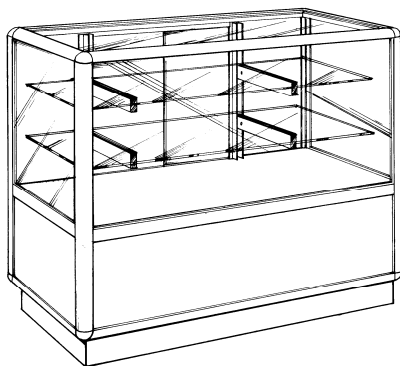

NOV-200

Consisting of a 20" high glass section, mirror sliding doors with lock, glass top, 1-8", 1-12" glass shelves with brackets, 12" high storage section with sliding doors, lock not included

36" long x 40" high x 20" deep
48" long x 40" high x 20" deep
60" long x 40" high x 20" deep

Pricing for grey, white or almond melamine