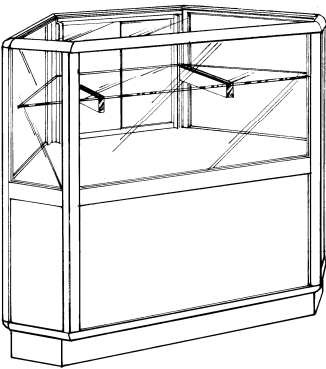

48" long x 40" high x 20" deep

60" long x 40" high x 20" deep  
24" x 20" x 40" - **cash module only**

**Pricing for grey, white or almond melamine**

**NOV-801**

**Consisting of** a 20" cash section (4" deep), open on the clerk's side and 1 adjustable melamine shelf

48" long x 40" high x 20" deep  
60" long x 40" high x 20" deep

**Pricing for grey, white or almond melamine**

**NOV-600**

**Consisting of** 1-45° angled corner, glass top, mirror sliding doors with lock, 1-12" glass with shelf brackets, doors for the storage section, lock not included.

*(specify the side for the angled corner.)*

48" long x 40" high x 20" deep  
60" long x 40" high x 20" deep

**Pricing for grey, white or almond melamine**

**NOV-1000**

**Consisting of** 2-45° angled corners, glass top, mirror sliding doors with lock, 1-12" glass shelf with brackets, doors for the storage section, lock not included.

48" long x 40" high x 20" deep  
60" long x 40" high x 20" deep

**Pricing for grey, white or almond melamine**

**NOV-1001**

**Consisting of** melamine slatwall, melamine or glass shelf with brackets.

20" x 40" x 20"