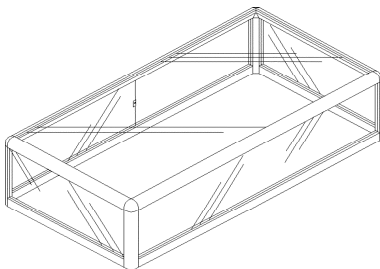

ACCESSORY FOR SHOWCASE

SHOWCASE FOR COUNTER

Bottom in melamine, glass sides and top, sliding clear glass doors with lock.

Pricing as per your specifications