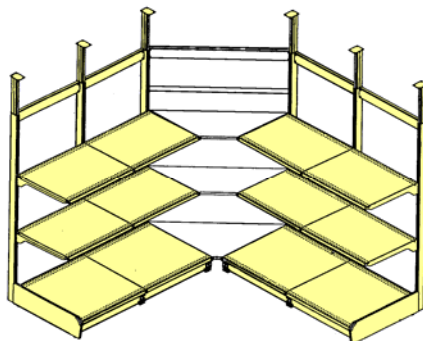

INTERIOR ADD-ON CORNER

MAFCI8430	Base 30", 84" high + 24" extension
MAFCIX8424	Base 24", 84" high + 36" extension
MAFCIX8430	Base 30", 84" high + 36" extension