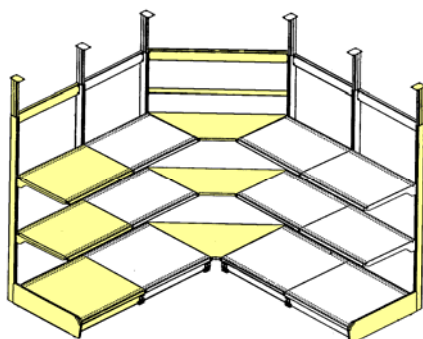

ADD-ON

MAF248424	24" x 84" high, base 24" + 24" extension
MAF248430	24" x 84" high, base 30" + 24" extension
MAF308424	30" x 84" high, base 24" + 24" extension
MAF308430	30" x 84" high, base 30" + 24" extension
MAF368420	36" x 84" high, base 20" + 24" extension
MAF368424	36" x 84" high, base 24" + 24" extension
MAF368430	36" x 84" high, base 30" + 24" extension
MAF488424	48" x 84" high, base 24" + 24" extension