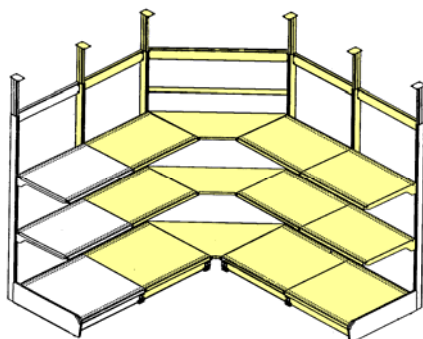

WALL BRACKET

027-00-0000 1 1/4"

SHELF WITH BRACKETS

027-05-3012 12" x 30"
 027-05-3018 18" x 30"
 027-05-3024 24" x 30"

 027-05-3612 12" x 36"
 027-05-3618 18" x 36"
 027-05-3624 24" x 36"

 027-05-4812 12" x 48"
 027-05-4818 18" x 48"
 027-05-4824 24" x 48"

BRACKET

027-04-0012 12" - right
 027-04-0018 18" - right
 027-04-0024 24" - right

 027-04-0112 12" - left
 027-04-0118 18" - left
 027-04-0124 24" - left

SHELF

027-03-0024 6" x 24"
 027-03-0030 6" x 30"
 027-03-0036 6" x 36"
 027-03-0048 6" x 48"

COOLER WALL GONDOLA (WITHOUT BACKING)

STARTER

- | | |
|------------|--|
| MDF248424 | 24" x 84" high, base 24" + 24" extension |
| MDF248430 | 24" x 84" high, base 30" + 24" extension |
| MDFX248424 | 24" x 84" high, base 24" + 36" extension |
| MDFX248430 | 24" x 84" high, base 30" + 36" extension |
| MDF308424 | 30" x 84" high, base 24" + 24" extension |
| MDFX308424 | 30" x 84" high, base 24" + 36" extension |
| MDF368420 | 36" x 84" high, base 20" + 24" extension |
| MDF368424 | 36" x 84" high, base 24" + 24" extension |
| MDF368430 | 36" x 84" high, base 30" + 24" extension |
| MDFX368424 | 36" x 84" high, base 24" + 36" extension |
| MDFX368430 | 36" x 84" high, base 30" + 36" extension |
| MDF488424 | 48" x 84" high, base 24" + 24" extension |
| MDFX488424 | 48" x 84" high, base 24" + 36" extension |