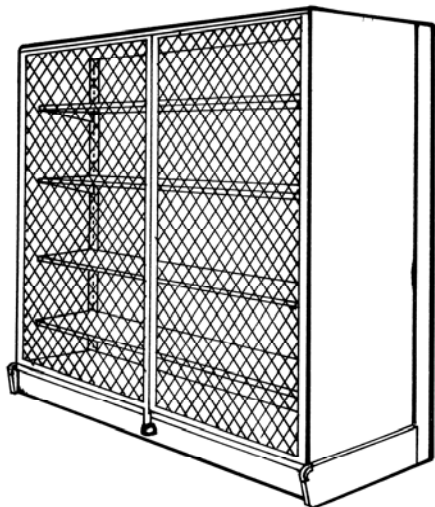

INTERIOR ADD-ON CORNER

- | | |
|------------|------------------------------------|
| MAFCI8430 | Base 30", 84" high + 24" extension |
| MAFCIX8424 | Base 24", 84" high + 36" extension |
| MAFCIX8430 | Base 30", 84" high + 36" extension |

TELESCOPIC UPRIGHT - ZINC

027-08-0072 72" (in 2 pieces)

SECURITY DOOR SYSTEM

Drawing shown as an example only

Pricing on request according to your specifications