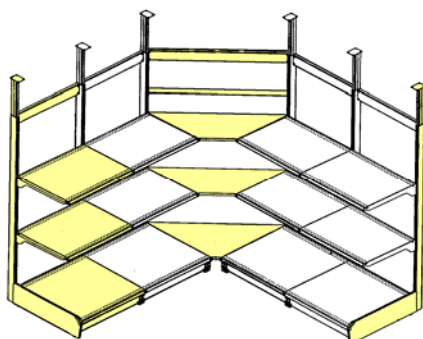

SECTION ADDITIONNELLE

- MAF248424 24" x 84" haut, base 24" + extension 24"
- MAF248430 24" x 84" haut, base 30" + extension 24"

- MAF308424 30" x 84" haut, base 24" + extension 24"
- MAF308430 30" x 84" haut, base 30" + extension 24"

- MAF368420 36" x 84" haut, base 20" + extension 24"
- MAF368424 36" x 84" haut, base 24" + extension 24"
- MAF368430 36" x 84" haut, base 30" + extension 24"

- MAF488424 48" x 84" haut, base 24" + extension 24"