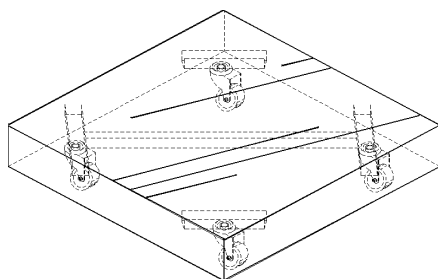

REINFORCED METAL BASE FOR 4-WAY MERCHANDISER

- 033-04-3838 38" x 38"
- 033-04-4343 43" x 43"
- 033-04-4848 48" x 48"

Casters not included