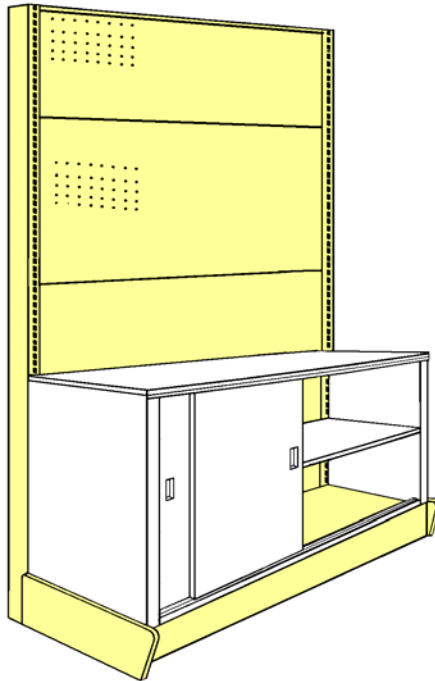

STORAGE UNIT

STARTER

Masonite doors

Length x height x depth

**Structure and inside shelf
not included**

REP-18-3614	36" x 18" x 14"
REP-18-3616	36" x 18" x 16"
REP-18-3618	36" x 18" x 18"
REP-18-3620	36" x 18" x 20"
REP-18-3622	36" x 18" x 22"
REP-18-3624	36" x 18" x 24"

REP-24-3614	36" x 24" x 14"
REP-24-3616	36" x 24" x 16"
REP-24-3618	36" x 24" x 18"
REP-24-3620	36" x 24" x 20"
REP-24-3622	36" x 24" x 22"
REP-24-3624	36" x 24" x 24"

REP-18-4814	48" x 18" x 14"
REP-18-4816	48" x 18" x 16"
REP-18-4818	48" x 18" x 18"
REP-18-4820	48" x 18" x 20"
REP-18-4822	48" x 18" x 22"
REP-18-4824	48" x 18" x 24"

REP-24-4814	48" x 24" x 14"
REP-24-4816	48" x 24" x 16"
REP-24-4818	48" x 24" x 18"
REP-24-4820	48" x 24" x 20"
REP-24-4822	48" x 24" x 22"
REP-24-4824	48" x 24" x 24"

STORAGE UNIT

ADD-ON

Masonite doors

Length x height x depth

**Structure and inside shelf
not included**

REA-18-3614 36" x 18" x 14"

REA-18-3616 36" x 18" x 16"

REA-18-3618 36" x 18" x 18"

REA-18-3620 36" x 18" x 20"

REA-18-3622 36" x 18" x 22"

REA-18-3624 36" x 18" x 24"