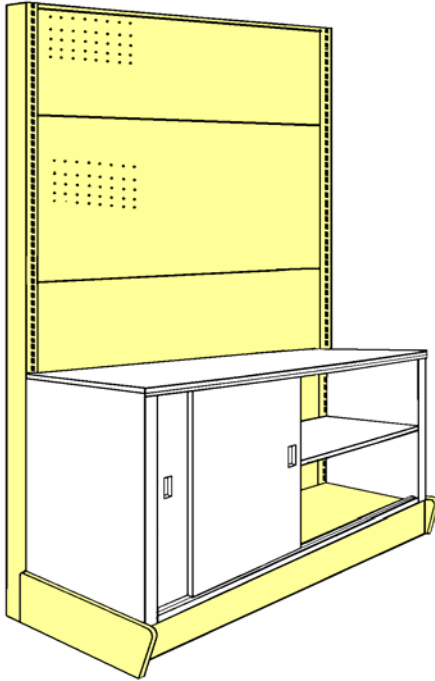

PRODUCT INDEX

<i>Broom display</i>	J-06, 07
<i>Caster for 4-way merchandiser</i>	J-05
<i>Column cover</i>	J-01
<i>Four-way merchandiser</i>	J-05
<i>Front panel for broom display</i>	J-06
<i>Kickplate drawer</i>	J-07
<i>Promotional display tree</i>	J-06
<i>Protruding back</i>	J-01
<i>Reinforced base for 4-way merchandiser</i>	J-06
<i>Rotative hook display</i>	J-04
<i>Sam display base (for promotional basket)</i>	J-04
<i>Storage unit</i>	J-02, 03

STORAGE UNIT

STARTER

Masonite doors

Length x height x depth

**Structure and inside shelf
not included**

REP-18-3614	36" x 18" x 14"
REP-18-3616	36" x 18" x 16"
REP-18-3618	36" x 18" x 18"
REP-18-3620	36" x 18" x 20"
REP-18-3622	36" x 18" x 22"
REP-18-3624	36" x 18" x 24"

REP-24-3614	36" x 24" x 14"
REP-24-3616	36" x 24" x 16"
REP-24-3618	36" x 24" x 18"
REP-24-3620	36" x 24" x 20"
REP-24-3622	36" x 24" x 22"
REP-24-3624	36" x 24" x 24"

REP-18-4814	48" x 18" x 14"
REP-18-4816	48" x 18" x 16"
REP-18-4818	48" x 18" x 18"
REP-18-4820	48" x 18" x 20"
REP-18-4822	48" x 18" x 22"
REP-18-4824	48" x 18" x 24"

REP-24-4814	48" x 24" x 14"
REP-24-4816	48" x 24" x 16"
REP-24-4818	48" x 24" x 18"
REP-24-4820	48" x 24" x 20"
REP-24-4822	48" x 24" x 22"
REP-24-4824	48" x 24" x 24"

STORAGE UNIT

ADD-ON

Masonite doors

Length x height x depth