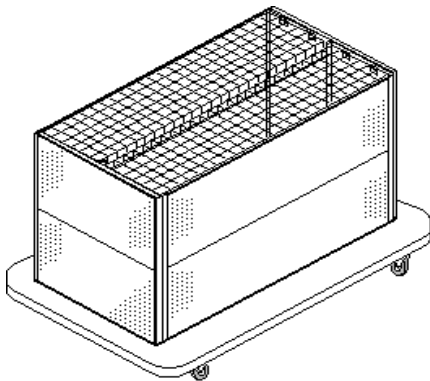

DOUBLE (2 GRIDS)

- PBA-02-3612 12" x 36"
- PBA-02-3616 16" x 36"
- PBA-02-4812 12" x 48"
- PBA-02-4816 16" x 48"

Brackets included

FRONT PANEL FOR BROOM DISPLAY

Perforated masonite backing

- CFB-01-2936 29" x 36"
- CFB-01-2948 29" x 48"

Broom display and brackets not included

BROOM DISPLAY

With perforated metal front panel

PAB-03-3612 12" deep x 36" long x 29 5/16" high

PAB-03-4812 12" deep x 48" long x 29 5/16" high

MOBILE BROOM DISPLAY

With perforated metal panel on 4 sides, and with melamine base on 4 casters.

PAB-04-5938 38" x 58" x 35 1/2" high

PAB-04-5936 38" x 59" x 42 3/4" high

BROOM HOOK FOR PEGBOARD

016-42-0012 12" chrome with label holder

016-42-0016 16" chrome with label holder

KICKPLATE DRAWER ON CASTERS