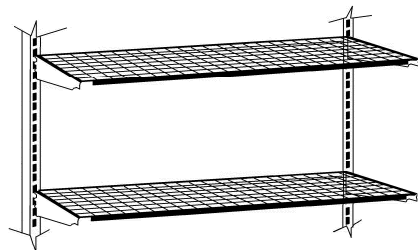

PROMO DISPLAY TREE

- PAS-00-0036 84" high x base 36", with 6 shelves
- PAS-00-0048 84" high x base 48", with 6 shelves

Pricing for white melamine shelves

BROOM DISPLAY

SINGLE (1 GRID)

- PBA-01-3612 12" x 36"
- PBA-01-3616 16" x 36"
- PBA-01-4812 12" x 48"
- PBA-01-4816 16" x 48"

DOUBLE (2 GRIDS)

- PBA-02-3612 12" x 36"
- PBA-02-3616 16" x 36"
- PBA-02-4812 12" x 48"
- PBA-02-4816 16" x 48"

Brackets included

FRONT PANEL FOR BROOM DISPLAY

Perforated masonite backing

- CFB-01-2936 29" x 36"
- CFB-01-2948 29" x 48"