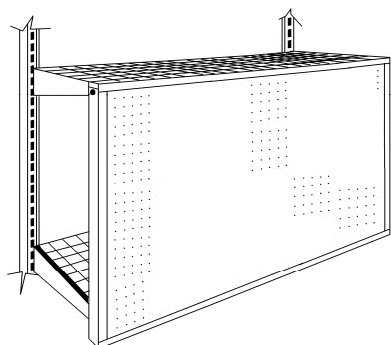

PROMO DISPLAY TREE

- PAS-00-0036 84" high x base 36", with 6 shelves
- PAS-00-0048 84" high x base 48", with 6 shelves

Pricing for white melamine shelves

BROOM DISPLAY

SINGLE (1 GRID)

- PBA-01-3612 12" x 36"
- PBA-01-3616 16" x 36"
- PBA-01-4812 12" x 48"
- PBA-01-4816 16" x 48"

DOUBLE (2 GRIDS)

- PBA-02-3612 12" x 36"
- PBA-02-3616 16" x 36"
- PBA-02-4812 12" x 48"
- PBA-02-4816 16" x 48"

Brackets included

FRONT PANEL FOR BROOM DISPLAY

Perforated masonite backing

- CFB-01-2936 29" x 36"
- CFB-01-2948 29" x 48"